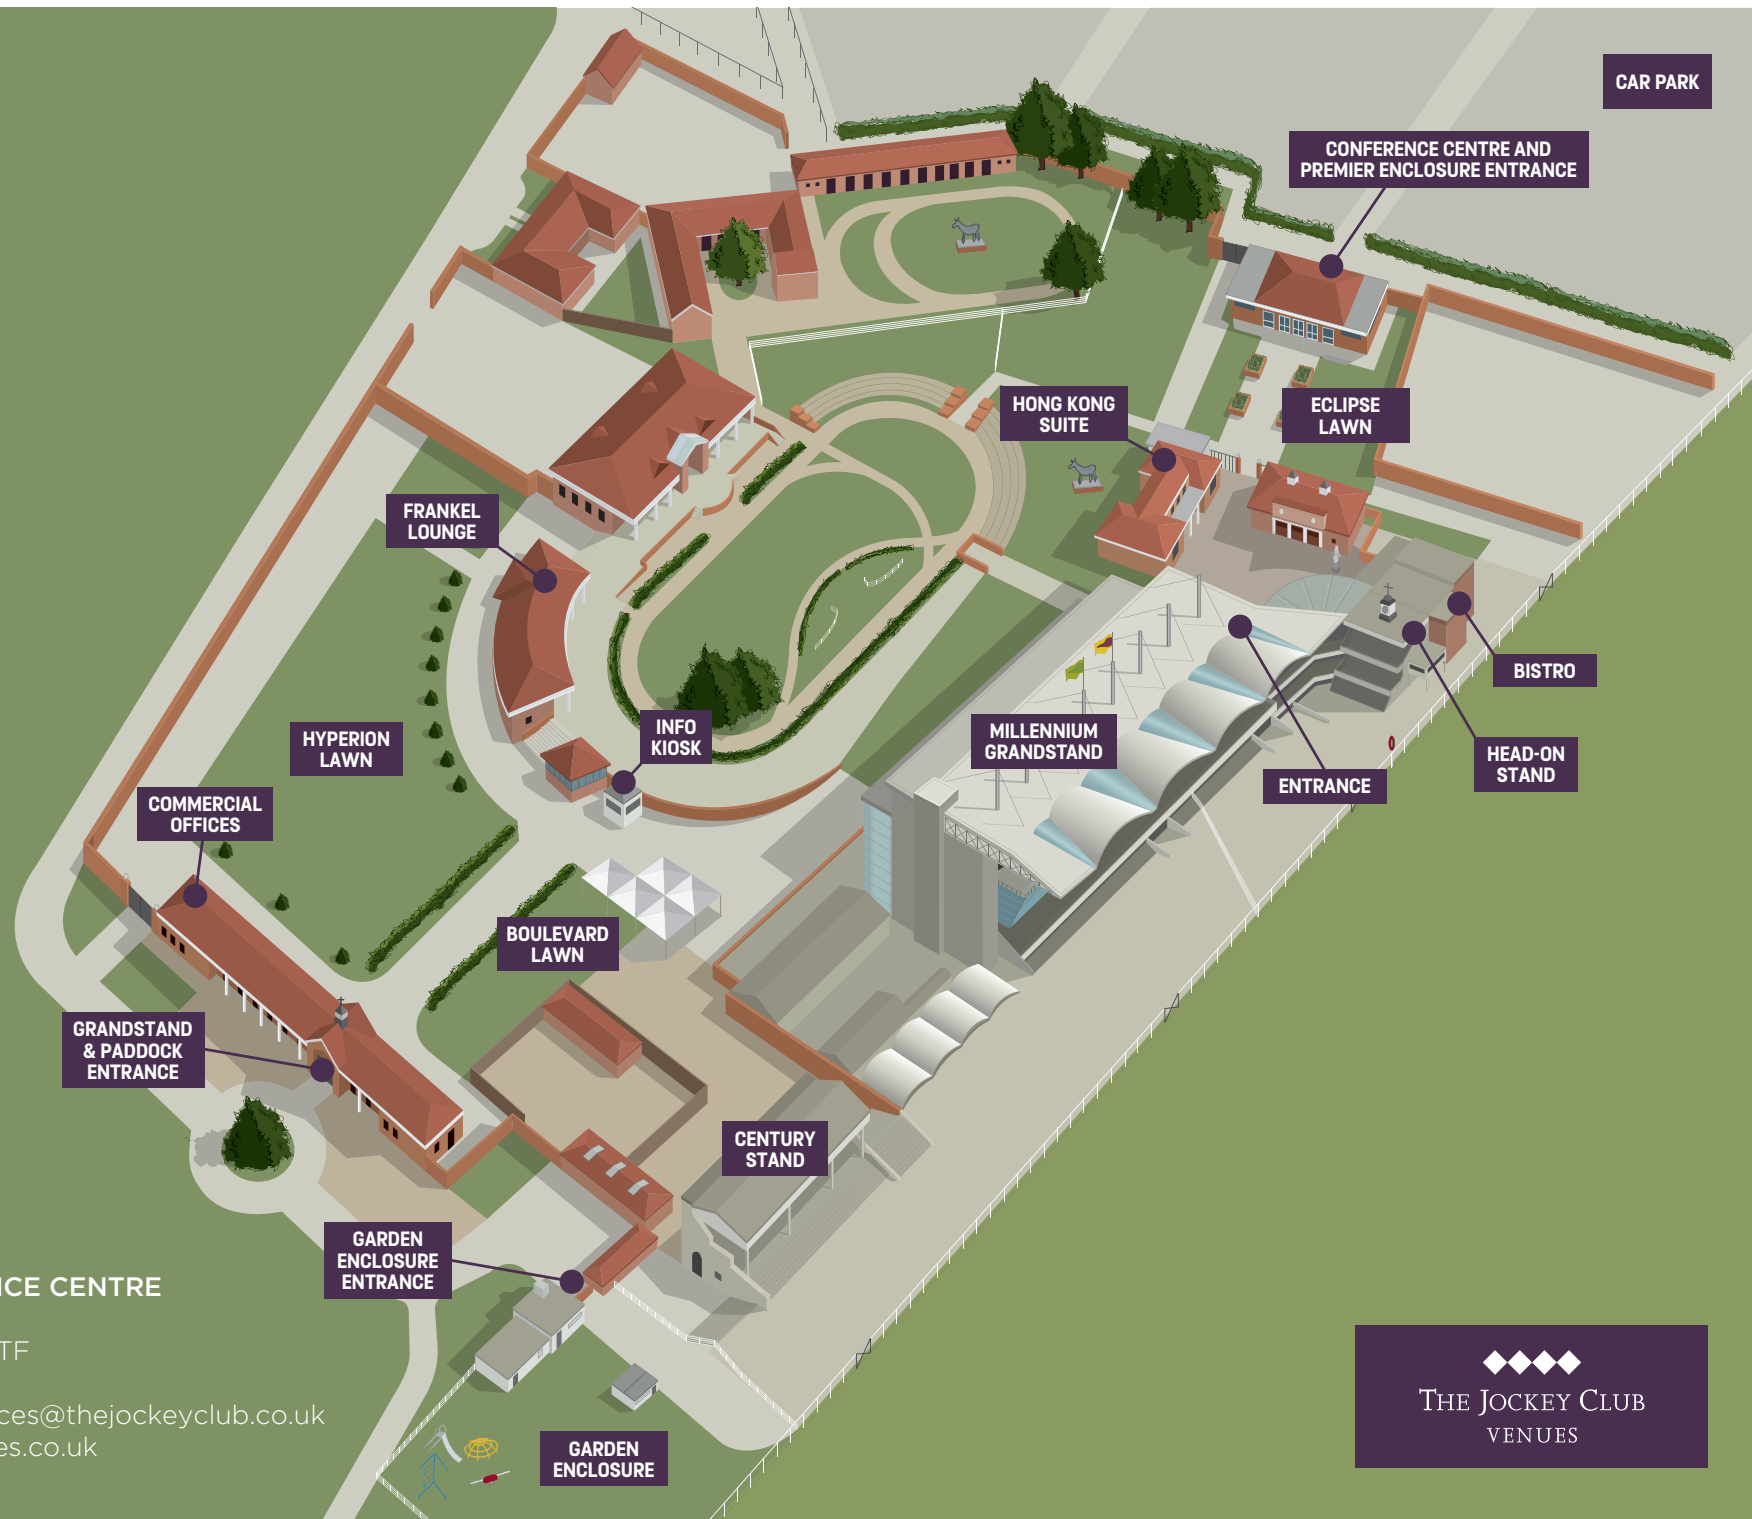

Runners Lounge
Guineas Suite
Royal Box

SECOND FLOOR

Thoroughbred Lounge
Head-on-Stand
Executive Boxes

ROWLEY MILE CONFERENCE CENTRE

Rowley Mile Racecourse,
Newmarket, Suffolk CB8 0TF

Tel: 01638 675300

Email: newmarket.conferences@thejockeyclub.co.uk

Web: newmarketracecourses.co.uk

THE JOCKEY CLUB
VENUES

Newmarket is located North East of London just 45 miles from the M25 / M11 junction and 12 miles from Cambridge. The Rowley Mile Racecourse and Conference Centre is easy to find and well signposted from the main roads.

IF TRAVELLING FROM LONDON

M11 exit at Junction 9 for the A11
Exit at A1304 for Newmarket

Travel along the A1304 for approximately 4 miles. The Rowley Mile Racecourse and Conference Centre is straight over the first roundabout, following the road signposted, Newmarket town centre, after travelling for just over one mile, take the first turning on the left.

IF TRAVELLING FROM CAMBRIDGE

A14 towards Newmarket

Exit at the A1303 Stow-cum-Quy turning.

Travel along the A1303 for approximately 6 miles.

The Rowley Mile Racecourse and Conference Centre is straight over the first roundabout, following the road signposted, Newmarket town centre, after travelling for just over one mile, take the first turning on the left.