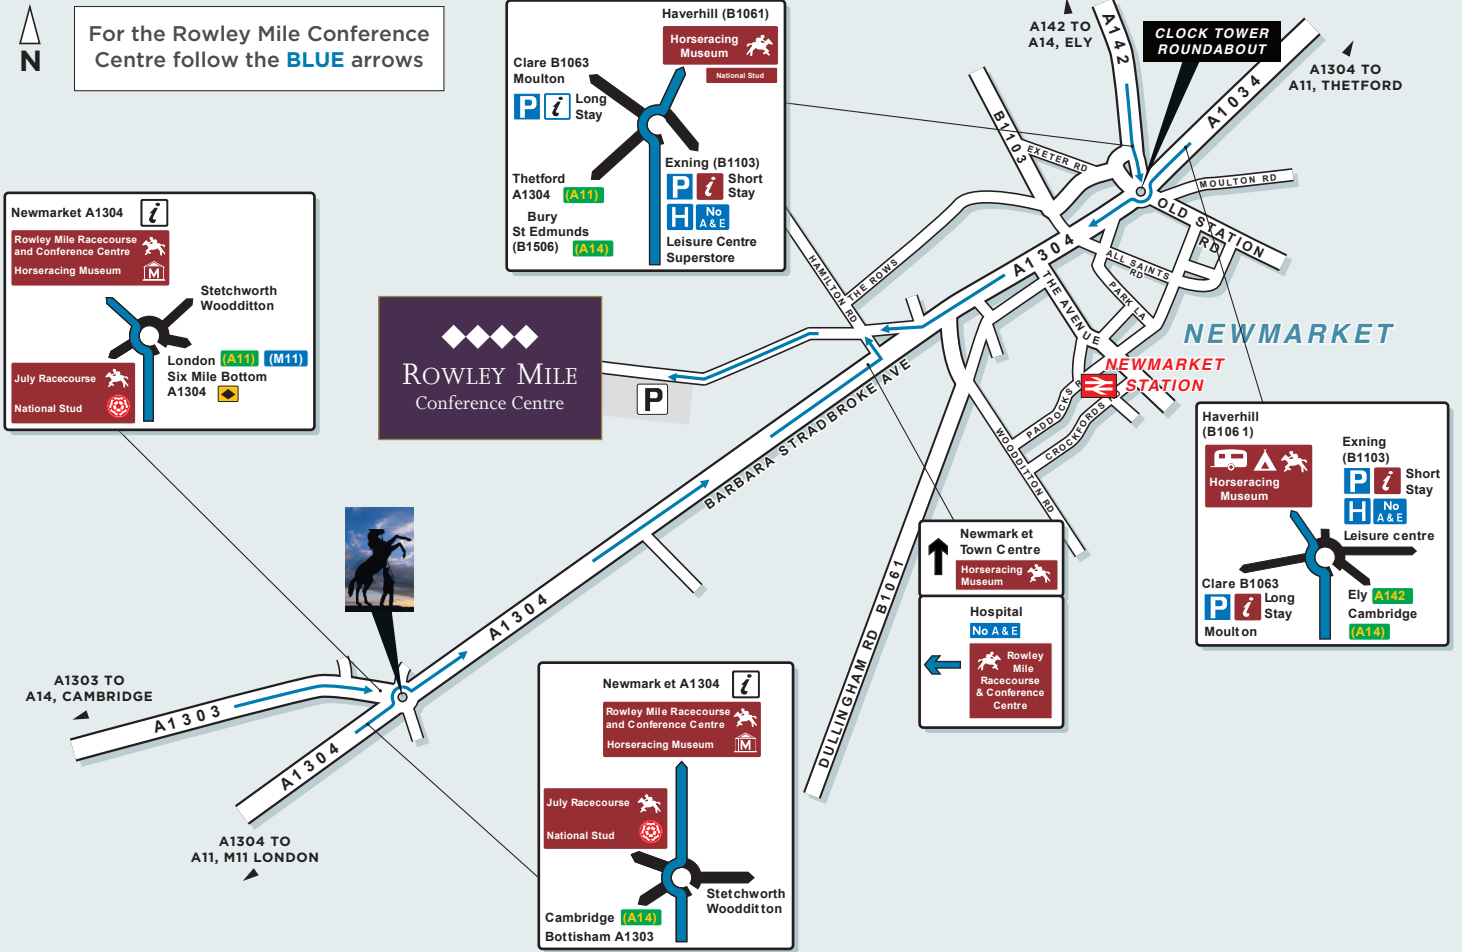

IF TRAVELLING FROM CAMBRIDGE

A14 towards Newmarket

Exit at the A1303 Stow-cum-Quy turning.

Travel along the A1303 for approximately 6 miles.

The Rowley Mile Racecourse and Conference Centre is straight over the first roundabout, following the road signposted, Newmarket town centre, after travelling for just over one mile, take the first turning on the left.

IF TRAVELLING FROM NORWICH VIA A11

From the Barton Mills roundabout follow A11 for 9 miles

Exit the A11 at the A1304 slip road

Travel along the A1304 for approximately 2 miles.

At the first roundabout (with the clock tower) go straight over and travel along Newmarket's high street.

For the Rowley Mile Racecourse and Conference Centre take a right hand turn when signposted to do so.

IF TRAVELLING FROM IPSWICH VIA A14

Follow A14 for Newmarket

Exit at the B1506

Travel along the B1506 for approximately 4 miles.

At the traffic signals, bear left onto the A1304 and travel along the A1304 for approximately 1 mile.

At the first roundabout (with the clock tower) go straight over and travel along Newmarket's high street.

For the Rowley Mile Racecourse and Conference Centre take a right hand turn when signposted to do so.

ROWLEY MILE CONFERENCE CENTRE Rowley Mile Racecourse, Newmarket, Suffolk CB8 0TF
Tel: 01638 675300 | Email: newmarket.conferences@thejockeyclub.co.uk | Web: newmarketracecourses.co.uk

PUBLIC
TRANSPORT

BY RAIL | NEWMARKET STATION

Approximately 5 minutes taxi ride away.
For information on train operators and times phone
National Rail Enquiries on 0845 7484950

BY AIR | STANSTED AIRPORT

Approximately 45 minutes taxi ride away.
Alternatively use the No.747 Jet link coach service
from Stansted to Newmarket.